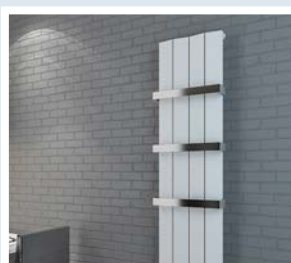

portasalviette oasi /disponibile in tre finiture

CODICE	LARGH. (MM) / FINITURA
Y432-SPS-A40	375 / ANTRACITE OPACO
Y432-SPS-A60	565 / ANTRACITE OPACO
Y432-SPS-B40	375 / BIANCO OPACO
Y432-SPS-B60	565 / BIANCO OPACO
Y432-SPS-C40	375 / CROMO LUCIDO
Y432-SPS-C60	565 / CROMO LUCIDO

E' possibile installare da uno a tre pratici portasalviette in corrispondenza degli appositi fori sul retro del termoarredo.

It is possible to install from one to three practical towel holders in correspondence with the appropriate holes on the back of the radiator.